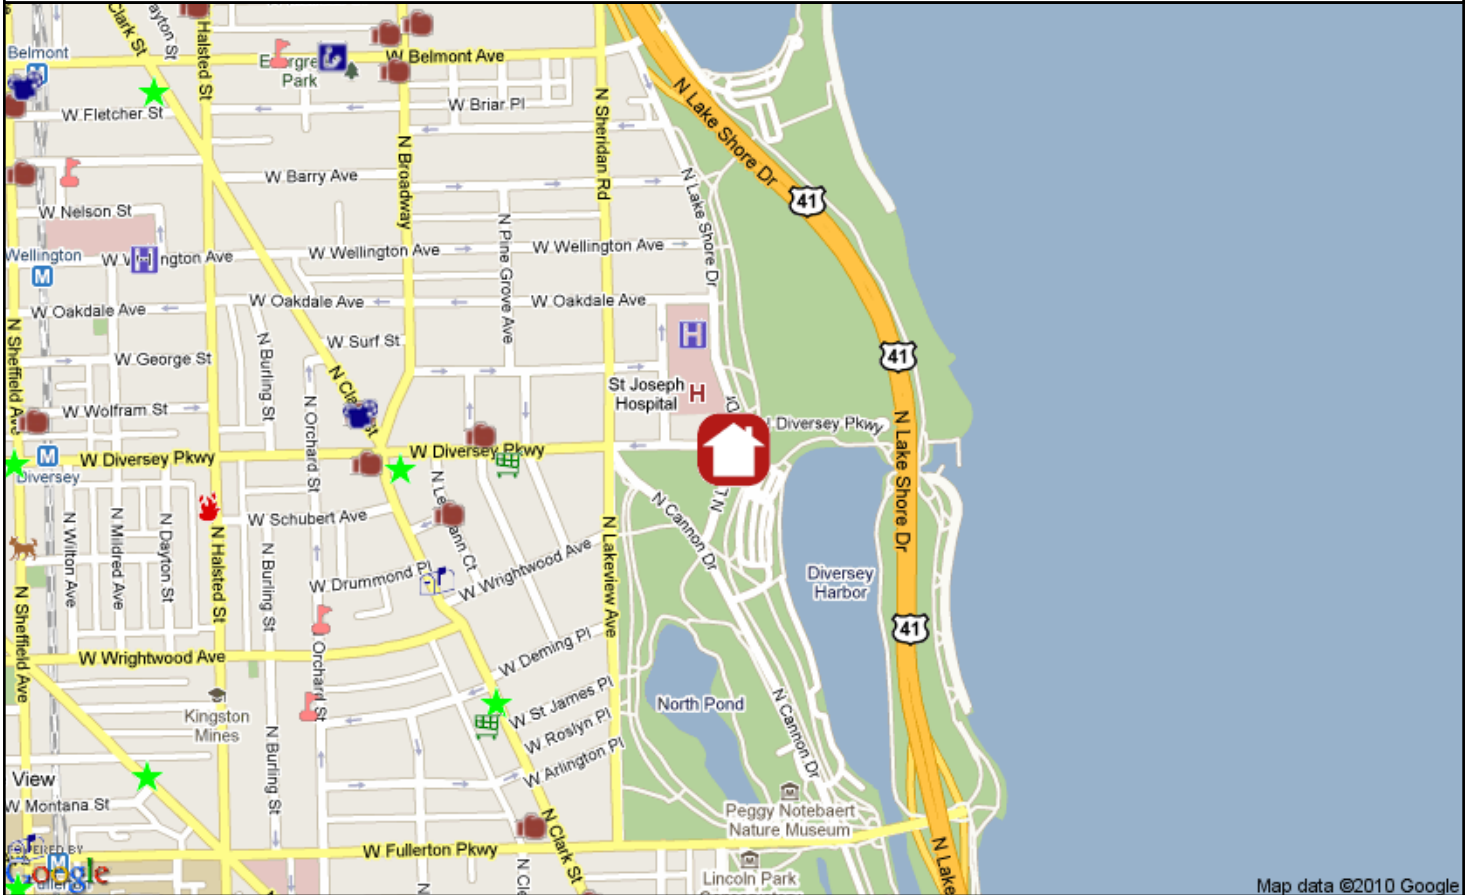

Home-Turf Report for 2800 N. Lake Shore Drive #405 Chicago, IL 60614

Map data ©2010 Google

Prepared by: Mary Ellen Kuehl // The Kuehl Group, Inc. // (773) 327-5753

© 2001-2010 Home-Turf Marketing Systems, L.L.C. // Visit www.hometurfonline.com or call (800) 689-1652

City Ward#: 43

Alderman: Vi Daley
735 W. Wrightwood Ave., 60614, 773-327-9111

Nearest Public High Schools:

Lincoln Park High, 2001 N Orchard St, 1.1mi SW
Payton Prep HS, 1034 N Wells St, 2.2mi S

Nearest Private High Schools:

Francis Parker HS, 330 W Webster Ave, 0.7mi S
Latin School Of Chicago Upper, 59 W North Blvd, 1.6mi S
Prologue, 640 W Irving Park Rd, 1.6mi N

Nearest Public Elementary Schools:

Alcott Elem., 2625 N Orchard St, 0.6mi W
Lincoln Elem., 615 W Kemper Pl, 0.7mi SW

Nearest Private Elementary Schools:

St Clement, 2524 N Orchard St, 0.6mi SW
Francis Parker, 330 W Webster Ave, 0.7mi S

Nearest Daycare Centers:

St. Vincent DePaul Center, 2145 N Halsted St, 1.0mi SW
KinderCare, 1733 N. Marcey St., 1.6mi SW
A Step Ahead Learning Center, 4208-20 N Broadway St, 2.0mi NW

Nearest Public Library:

John Merlo, 644 W Belmont Ave, 312-744-1139, 0.7mi NW

Nearest Hospital:

St. Joseph Hospital, 2900 N Lake Shore Dr, 0.2mi N

Nearest Major Grocery Stores:

Market Place Foods, 521 W Diversey Pkwy, 0.3mi W
Lincoln Park Market, 2500 N Clark St, 0.5mi SW
Carnival Foods, 458 W. Dickens Ave., 0.9mi S

Nearest Movie Theaters:

Landmark Century Centre Cinema, 2828 N Clark St, 0.4mi W
Brew & View, 3145 N Sheffield Ave, 1.0mi NW

Nearest Health Clubs:

Align Studio, 530 W Diversey Pkwy, 0.3mi W
Lehmann Sports Club, 2700 N Lehmann Ct, 0.4mi W

Nearest Starbucks:

617 W Diversey Pkwy, 0.4mi W

Nearest CTA Station:

Diversey, Brown, Purple (Express), 0.9mi W

Nearest Metra Station:

Clybourn, 2.0mi W

- Starbucks
- Health Club
- Dog Park
- Day Care
- Major Grocery
- Library
- Hospital
- Post Office
- Theater
- Fire Station
- School
- CTA Station
- Metra Station
- City Park

Home-Turf Marketing Systems, L.L.C. and the users of Home-Turf assume no responsibility for any loss or impact resulting from the use of this information. No representations are made regarding the accuracy of the information provided. All data is subject to change and should be verified with local sources.